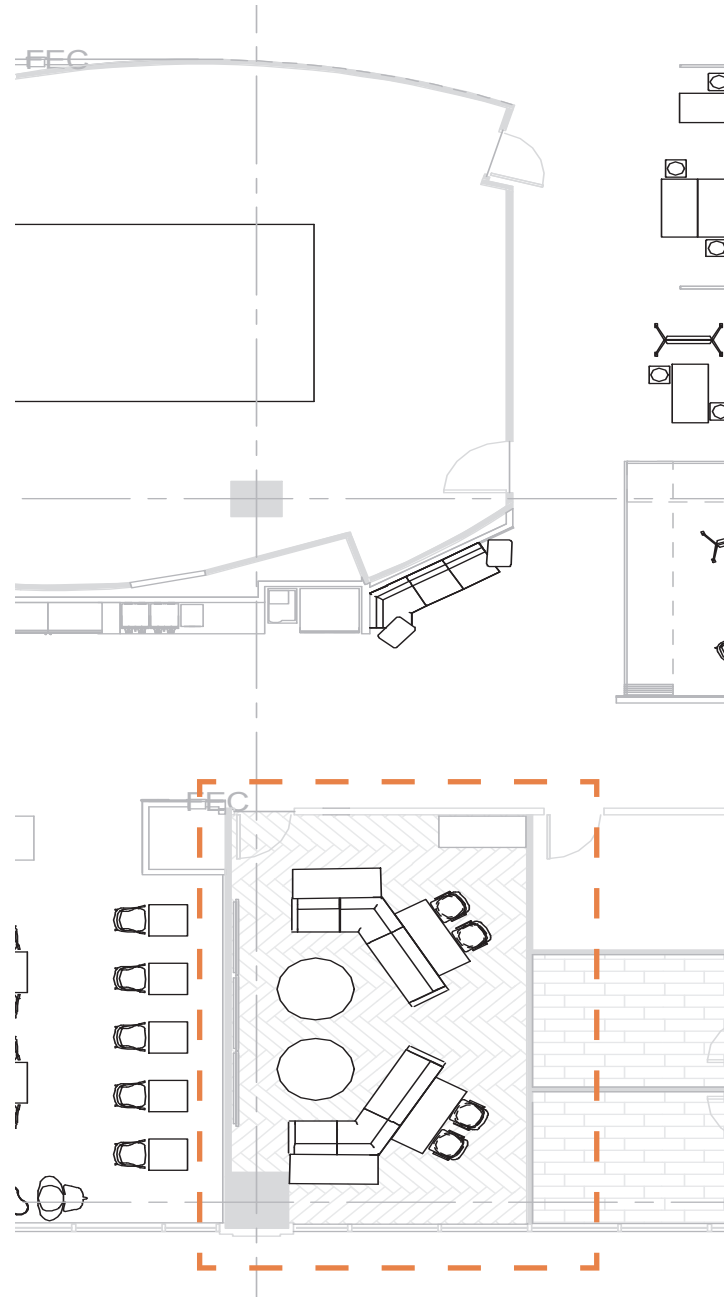

CONFERENCE #6

DAVIS FURNITURE PLAIT TABLE