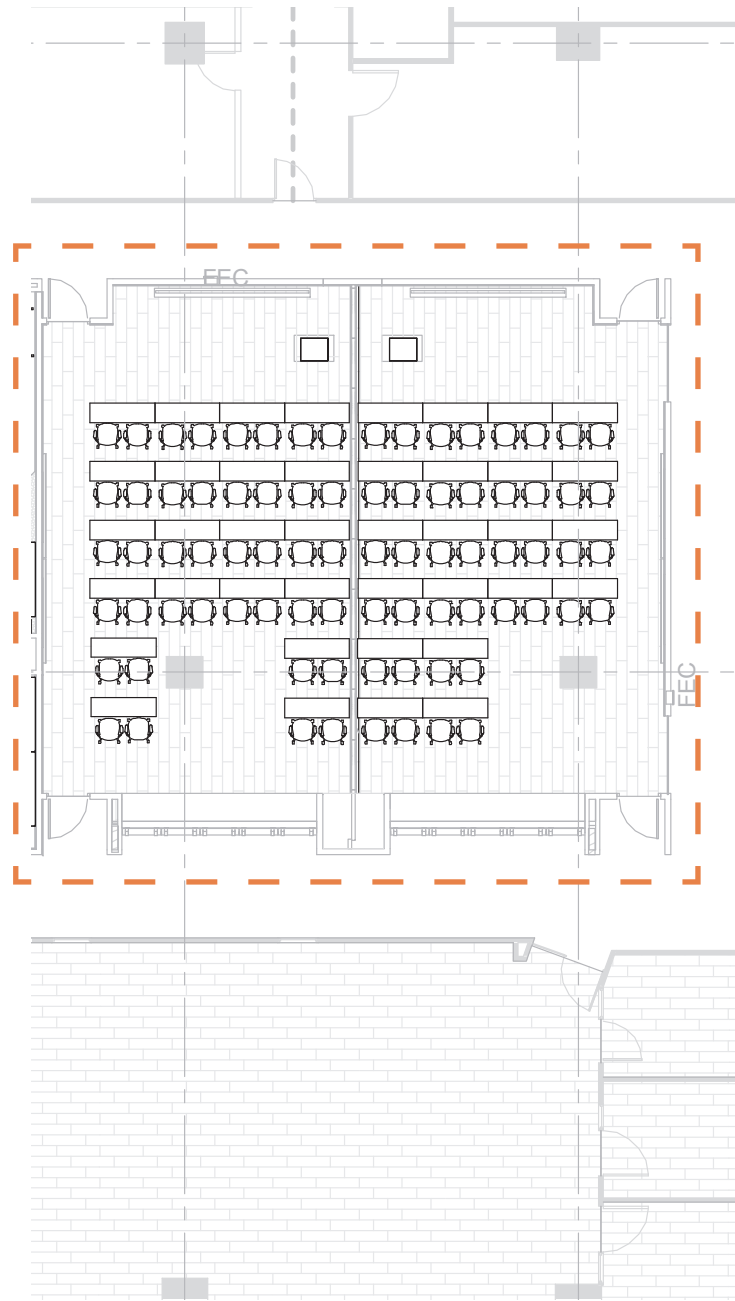

STYLEX ADORN TABLES

NAUGHTONE HUSH CHAIR

ALLERUIR FAMIGLIA TABLE

NAUGHTONE POLLEN STOOLS

MULTIPURPOSE ROOM - STANDARDS

EAGAN 707 ADA LECTURN

KNOLL PIXEL TRAINING TABLE

KNOLL MULTIGENERATION TASK CHAIR

COLLABORATION

OPTION 1

NAUGHTONE HUSH LOUNGE SOFA

BEND CONO END TABLE

NAUGHTONE HIGH BACK CHAIR

CUMBERLAND CURRENT LOUNGE

HIGHTOWER INSULA NESTING TABLES

OPTION 2