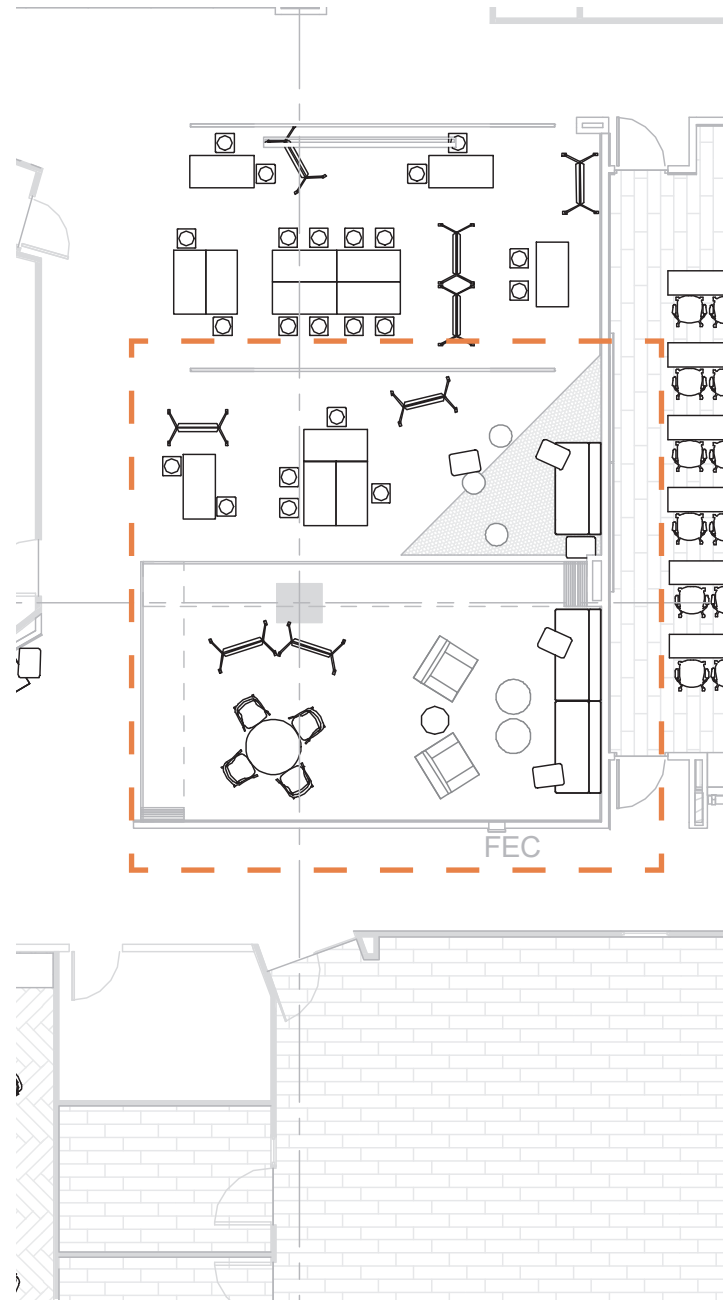

THE FACTORY

GLOBAL INDUSTRIAL 60X30 MOBILE WORKBENCH, MAPLE BUTCHER BLOCK

KNOLL SCRIBE MARKERBOARD

EMECO 1006 NAVY BARSTOOL WITH UPHOLSTERED SEAT

KNOLL MULTIGENERATION BARSTOOL

THE FACTORY

OPTION 1

NAUGHTONE HUSH SOFA