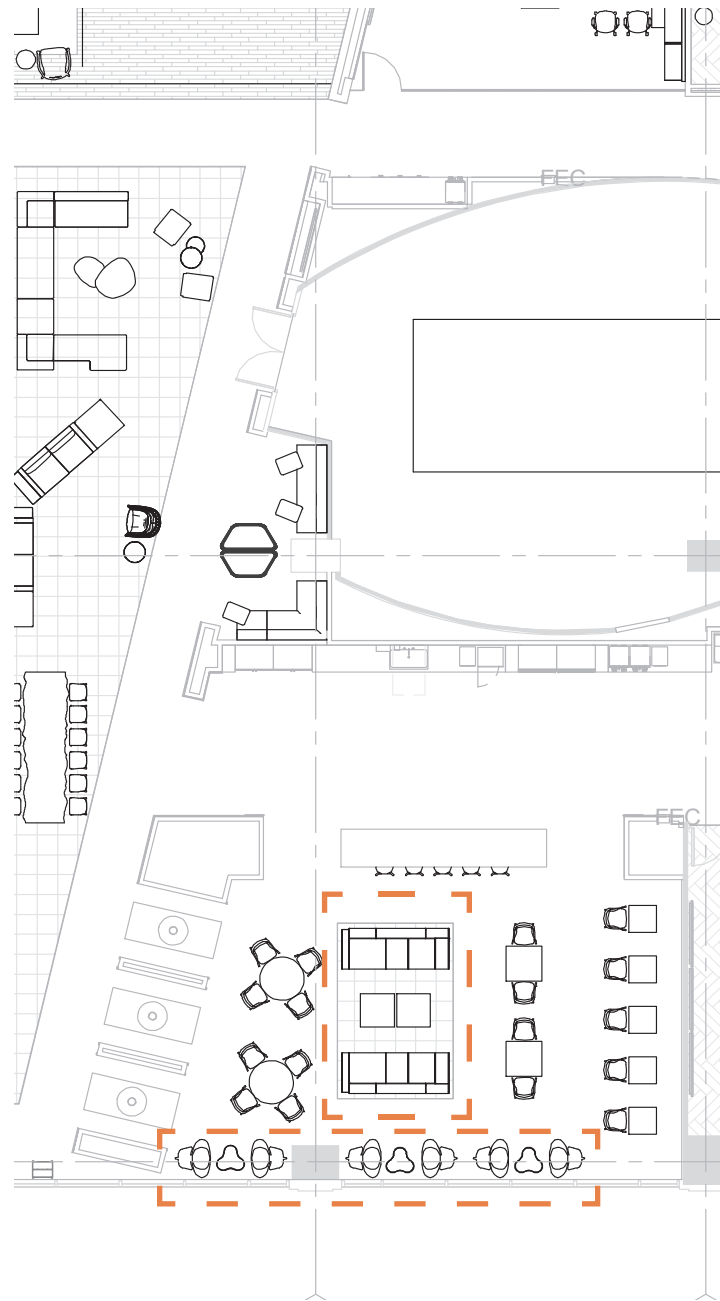

LOUNGE

OPTION 1