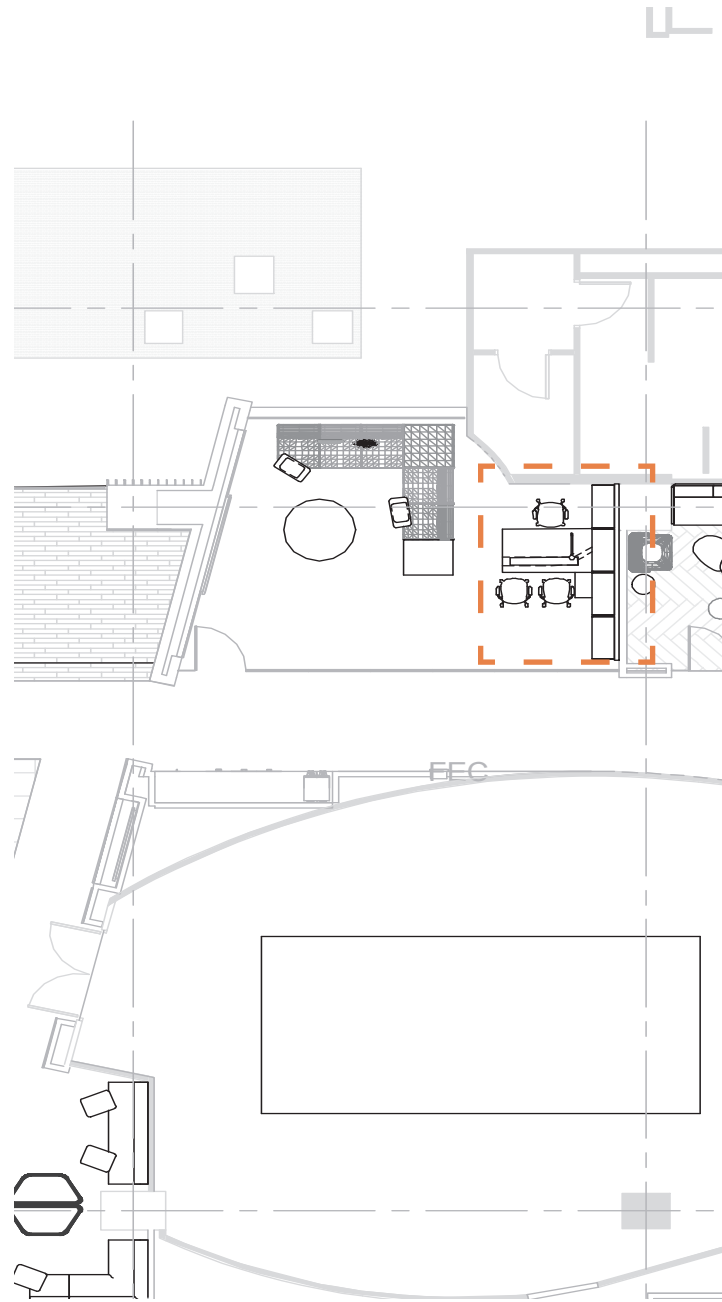

BLUDOT SWOLE LAPTOP TABLE

NEUDORFER CUSTOM ACRYLIC TABLE

MIXED REALITY - OFFICE SPACE

OPTION 1

KNOLL ANTENNA - STORAGE BASE DESKING

OPTION 2

KNOLL REFF PROFILE - STORAGE BASE DESKING

IN INTERACTIVE CENTER