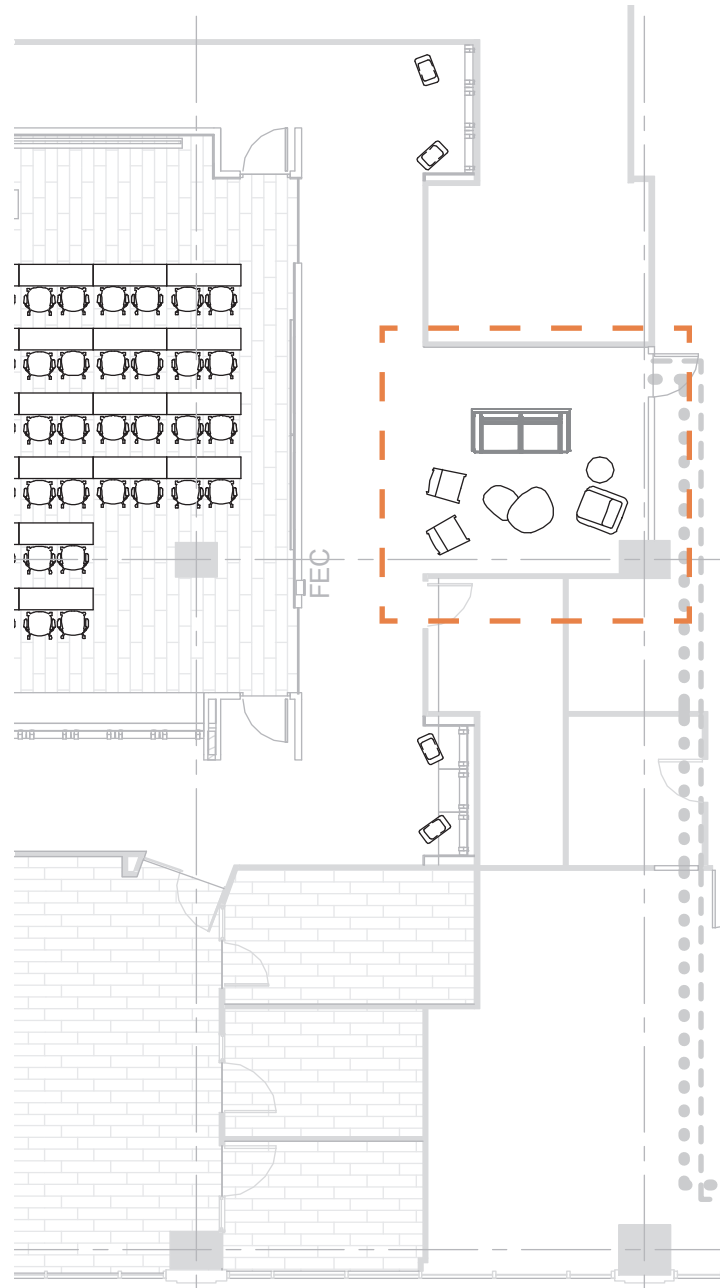

STYLEX ADORN TABLES

NAUGHTONE HUSH CHAIR

ALLERUIR FAMIGLIA TABLE

NAUGHTONE POLLEN STOOLS

MULTIPURPOSE ROOM - STANDARDS

EAGAN 707 ADA LECTURN

KNOLL PIXEL TRAINING TABLE

KNOLL MULTIGENERATION TASK CHAIR

COLLABORATION

OPTION 1

NAUGHTONE HUSH LOUNGE SOFA

BEND CONO END TABLE

NAUGHTONE HIGH BACK CHAIR

CUMBERLAND CURRENT LOUNGE

HIGHTOWER INSULA NESTING TABLES

OPTION 2