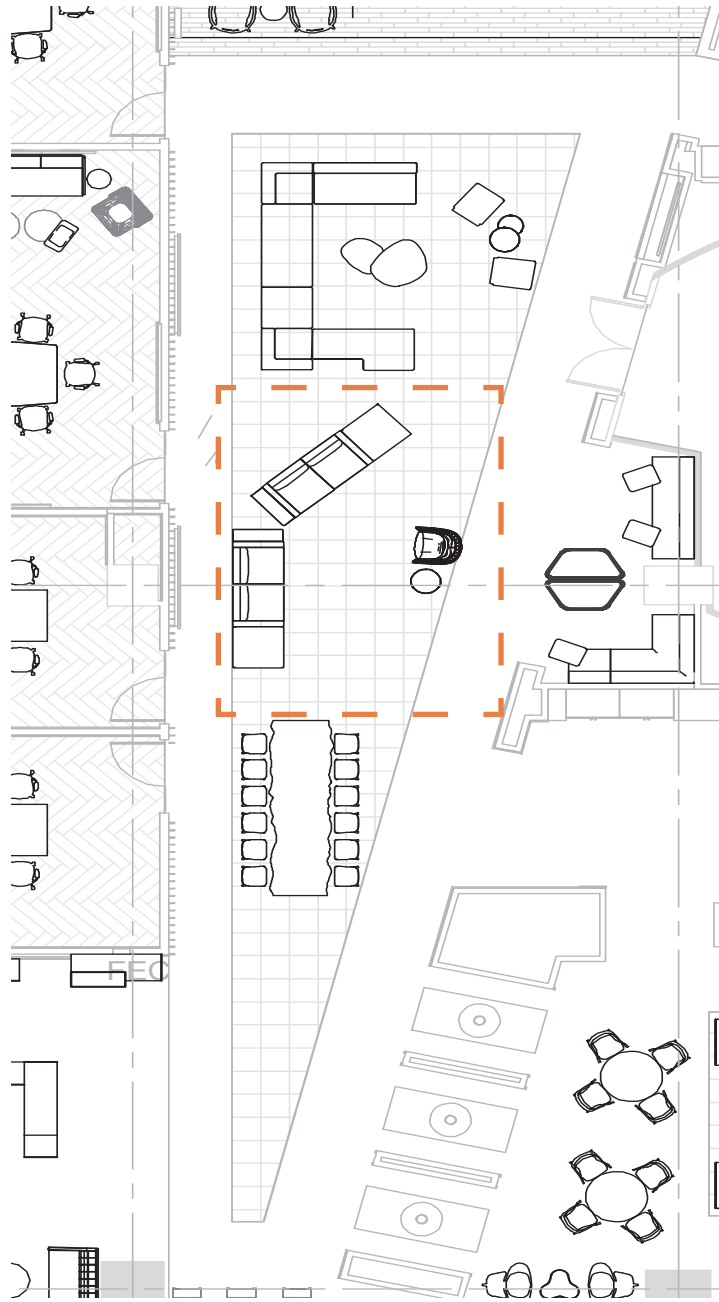

KNOLL PITON SIDE TABLE

OPTION 2

STYLEX YOOM MODULAR BOXED

HIGHTOWER INSULA NESTING TABLES

KNOLL PILOT LOUNGE CHAIR

STYLEX ADORN TABLES

ACTIVITY ZONE

OPTION 1