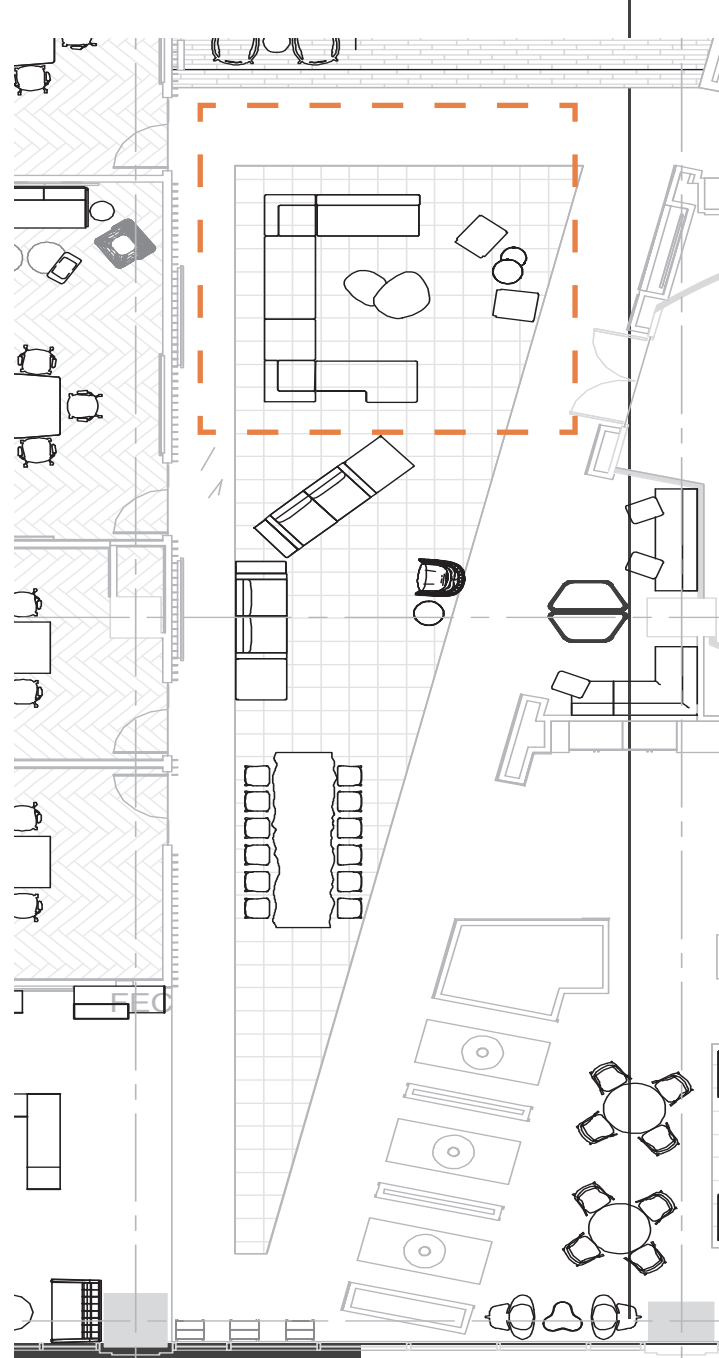

OFS DENRO END TABLE

CARL HANSEN EGYPTIAN TABLE

ENTRY + ACTIVITY ZONE

ACTIVITY ZONE

OPTION 1

STYLEX YOOM MODULAR SOFT

IDEON NANO LOUNGE

KNOLL ROCKWELL UNSCRIPTED CLUB CHAIR

KNOLL PITON SIDE TABLE

OPTION 2

STYLEX YOOM MODULAR BOXED

HIGHTOWER INSULA NESTING TABLES

KNOLL PILOT LOUNGE CHAIR

STYLEX ADORN TABLES

ACTIVITY ZONE

OPTION 1