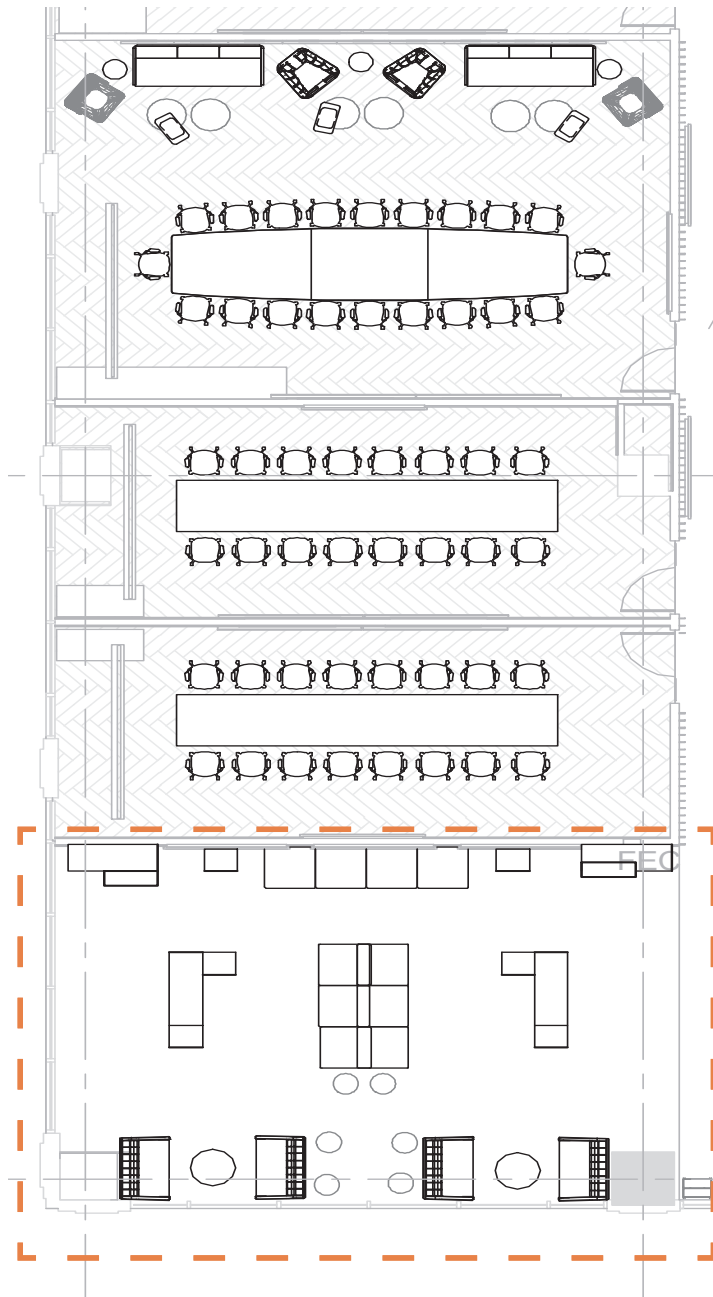

BLUDOT SWOLE LAPTOP TABLE

NEUDORFER CUSTOM ACRYLIC TABLE

MIXED REALITY - OFFICE SPACE

OPTION 1

KNOLL ANTENNA - STORAGE BASE DESKING

OPTION 2

KNOLL REFF PROFILE - STORAGE BASE DESKING

IN INTERACTIVE CENTER