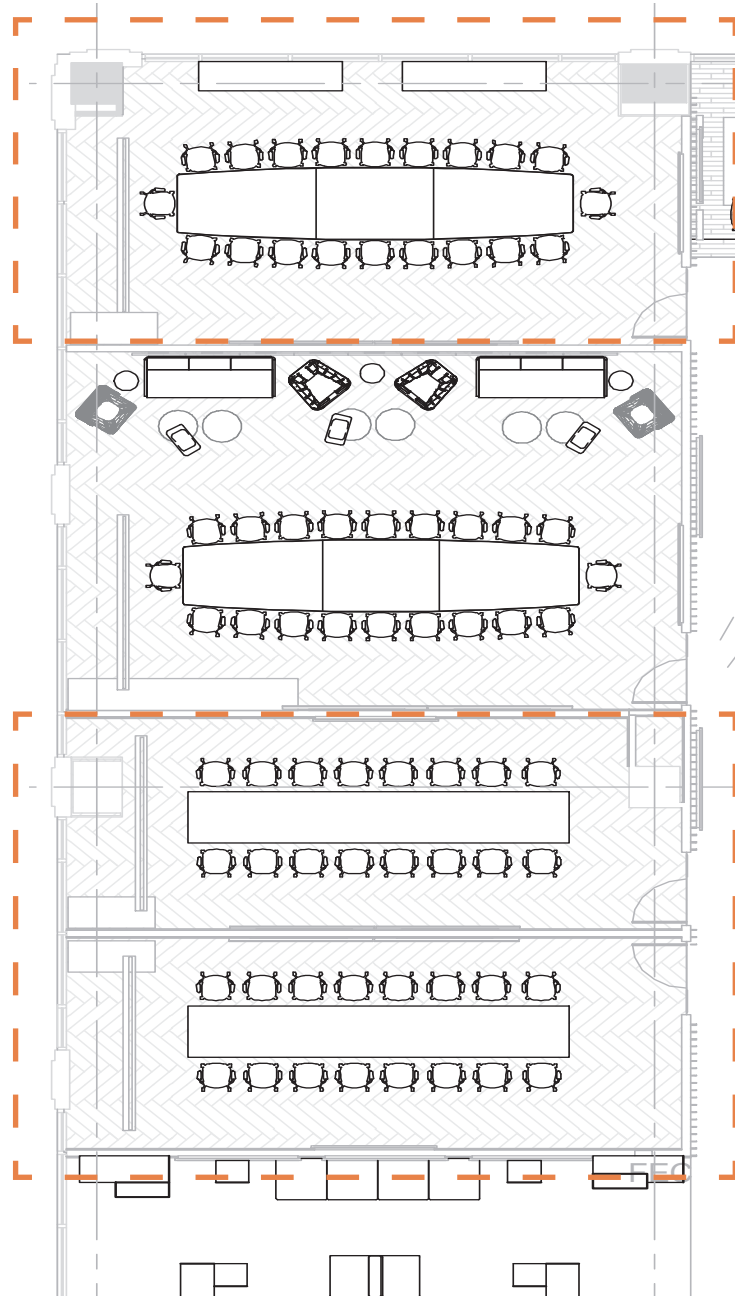

CONFERENCE ROOMS - STANDARD