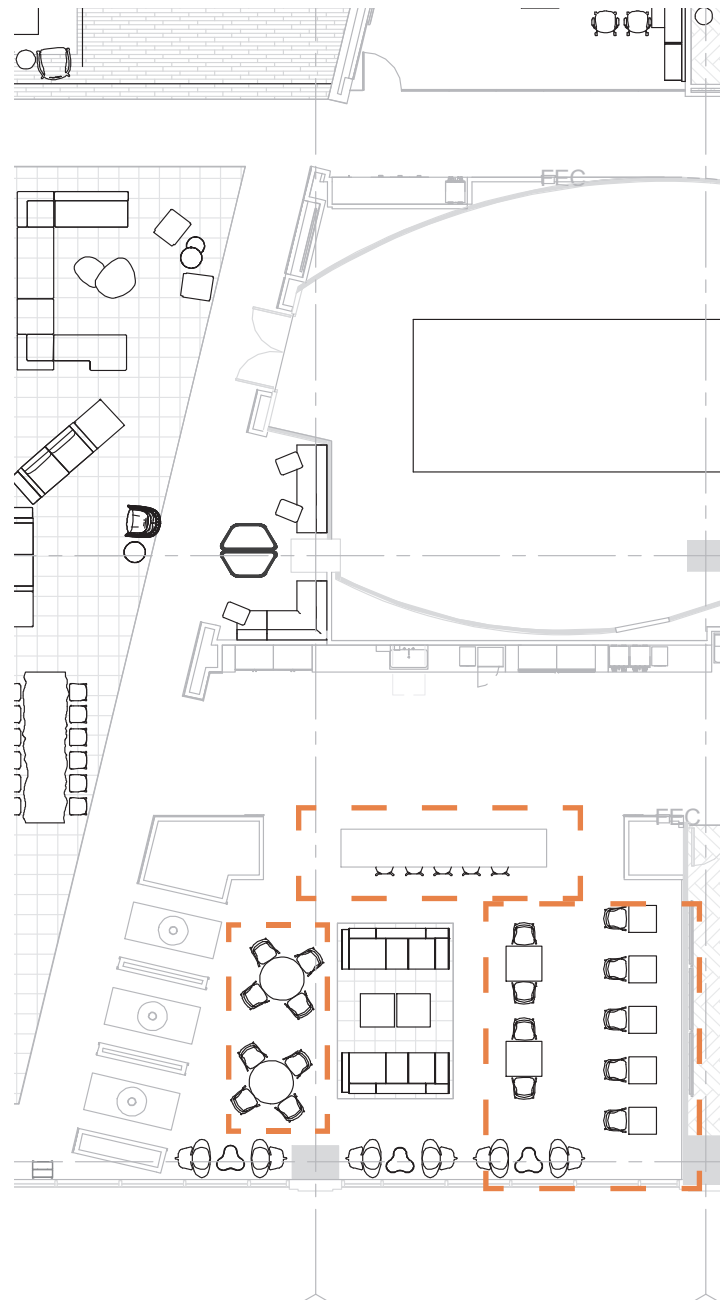

BLUDOT OTTOMAN, WITH TRAY

KNOLL TRACK TABLE

LOUNGE + KITCHEN

LOUNGE

OPTION 1

EMECO BROOM BARSTOOL

TORZO DINING TABLE

EMECO 1" DINING CHAIR