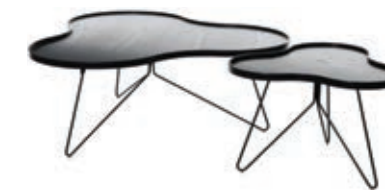

OPTION 2

EMECO LANCASTER BARSTOOL

NUEDORFER DINING TABLE

ANDREU WORLD FLEX CHAIR

LOUNGE

OPTION 1

KNOLL ROCKWELL UNSCRIPTED LOUNGE

KNOLL ROCKWELL UNSCRIPTED COFFEE TABLE

CARL HANSEN TRAY TABLE

KNOLL ROCKWELL UNSCRIPTED LOUNGE

OPTION 2

STYLEX NYC WRAP SOFA

KNOLL 1699 COFFEE TABLE

HIGHTOWER FLOWER NESTING TABLES

KNOLL PILOT LOUNGE CHAIR

THE FACTORY